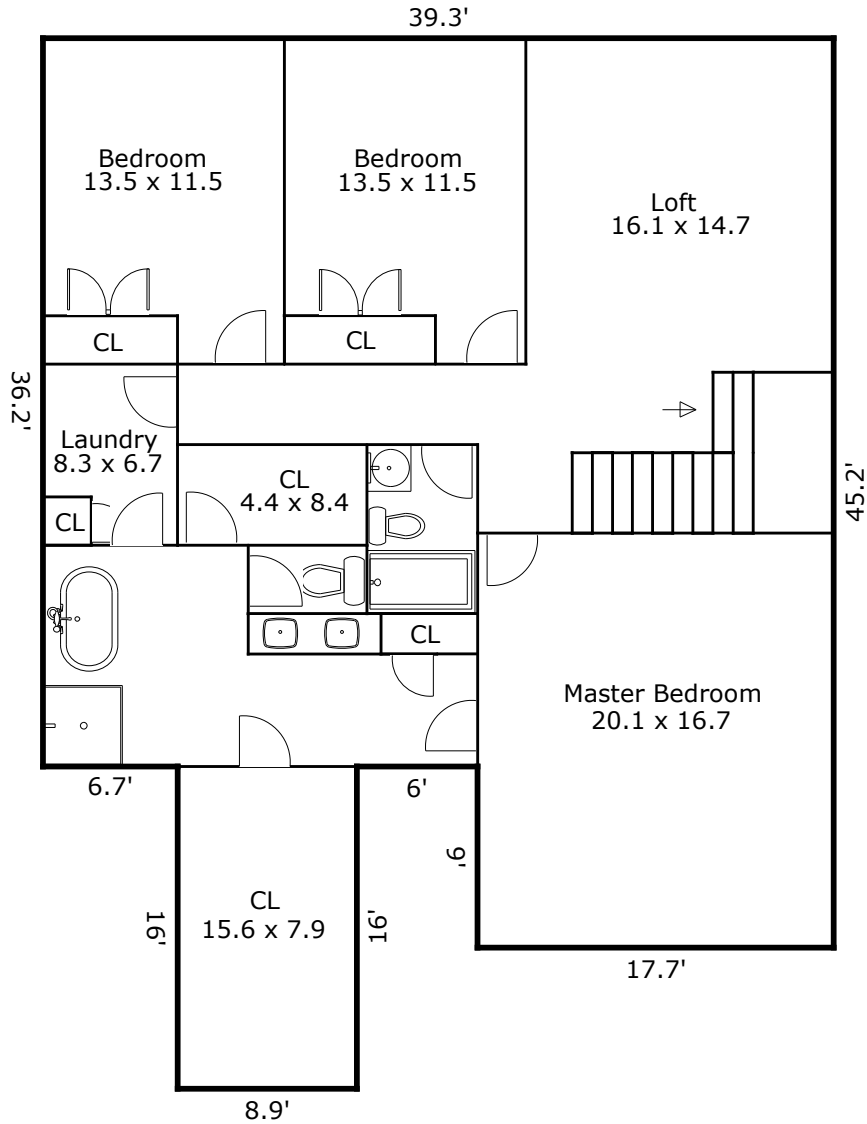

**7614 Vancouver Ct  
3,219 Sq Ft**

TOTAL Sketch by a la mode, inc.

**Area Calculations Summary**

<b>Living Area</b>	
First Floor	1516.08 Sq ft
Stairs	-21 Sq ft
<b>Total Living Area (Rounded):</b>	<b>1495 Sq ft</b>
<b>Non-living Area</b>	
Garage	491.71 Sq ft

**Second Floor**

TOTAL Sketch by a la mode, inc.

**Area Calculations Summary**

**Living Area**

Second Floor

1724.36 Sq ft

**Total Living Area (Rounded):**

**1724 Sq ft**